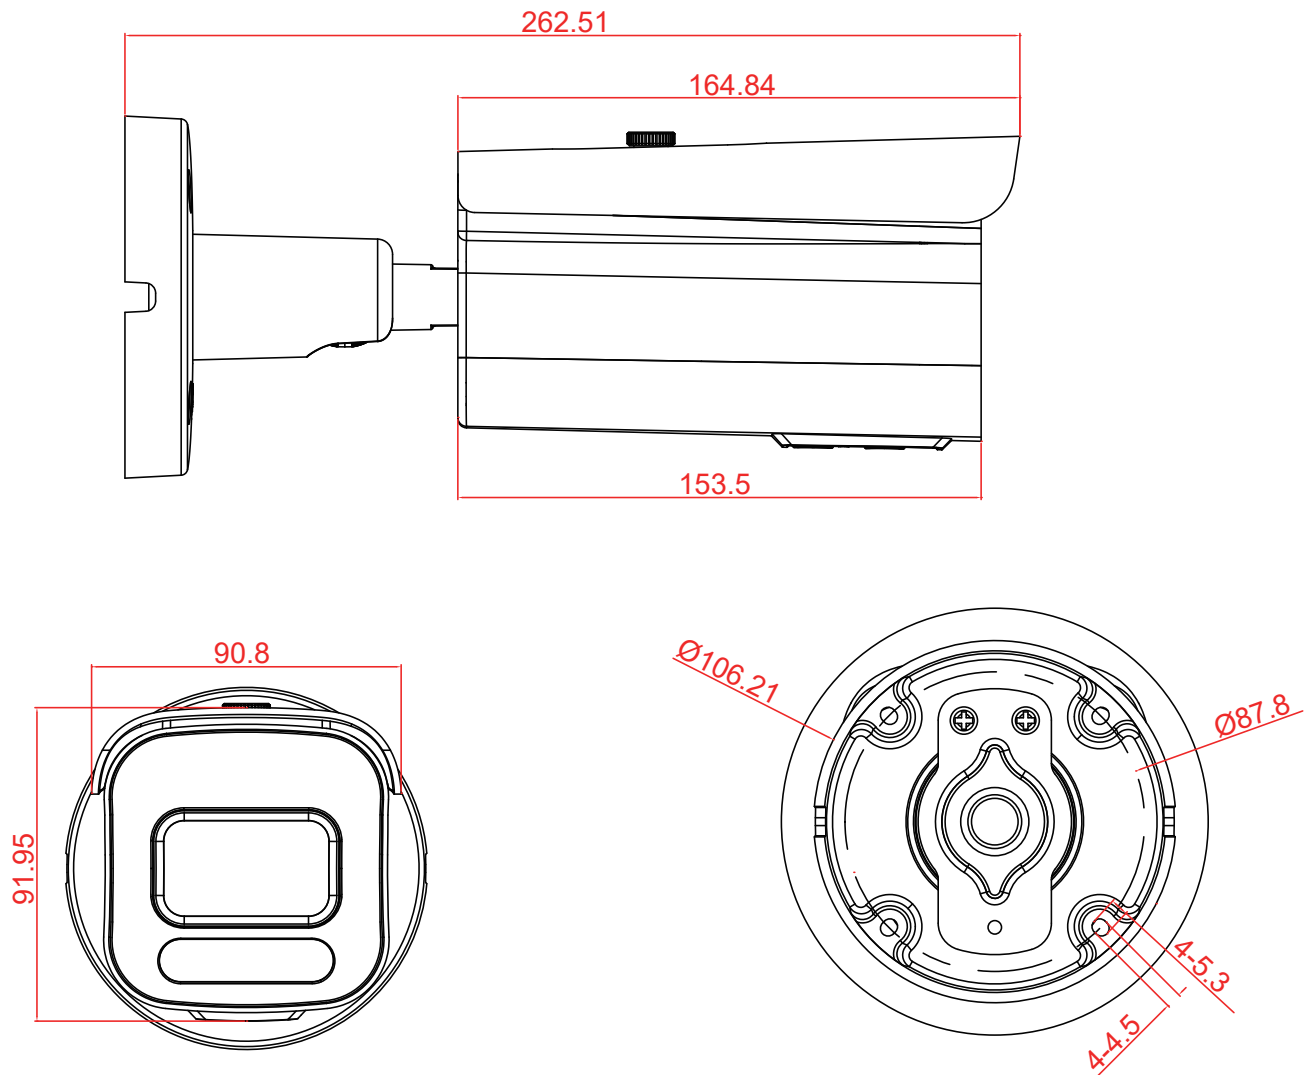

## 5MP AI ISP Full Color IP Camera

**BMMCTL5RC**

- Built-in Mic
- External SD Card Slot
- 2.7-12MM F1.6-F3.1 Manual Zoom Lens
- Alarm I/O
- **Line Crossing Count**
- **Illegal Parking**(based on vehicle shape and license plates)
- **Heat Map**

Tri Stream	N/A
IE Brower	Microsoft Edge, IE11, Google Chrome, Firefox, Mac Safari
Smart Phone	iPhone, Android
<b>AI Function</b>	
Intelligent Analysis	Intrusion Detection/Line Crossing Detection/Enter Area Detection/Leave Area Detection/Line Crossing Count(based on human and vehicle detection)/Loitering Detection/People Gathering Detection(based on human detection)/ Motion Detection(supports the detection based on human and vehicle movement)/ Illegal Parking(based on vehicle shape and license plates)/ Heat Map
<b>Camera Features</b>	
Day/Night	Color/ B&W (IR-CUT )
Image Config	Saturation/Brightness/Contrast/Sharpness, Mirror, 3D NR, White Balance, Anti Flicker, Video Tampering, HLC, Scene Change Detection
Full Color	Support
Corridor Pattern	Support
Defog Mode	Support
ROI	Support
BLC	Support
WDR	120dB
Motion Detection	Support(support enable the detection based on human and Vehicle movement)
Privacy Masking	3 Rectangular Zone
Recording Mode	NVR/CMS/Web
Language	Chinese Simplified, Chinese Traditional, English, Korean, Polish, French, Japanese, Spanish, Portuguese, Italian, Hebrew, Ukrainian, Arabic, Vietnamese, Thai, Hungarian, Czech
<b>Interface</b>	
Audio	Default: Audio I/O Support Sound Detection
Alarm	N/A
SD Card Slot	N/A
RS485	N/A
<b>General</b>	
Housing	Metal, IP67
Anti-cut Bracket	NO
IR Cut Filter	YES
Operation Temperature	-30°C ~ +60°C RH95% Max
Storage Temperature	-30°C ~ +60°C RH95% Max
Power Source	DC12V±10%, 860mA
Dimension	90.8 x 91.95 x 262.51 mm
Weight (G.W.)	Approx. 1333 g

## Dimensions (mm)